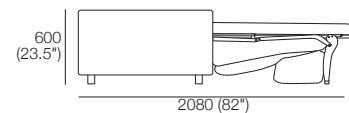

K I N G

Oscar Sofa Bed

Oscar Sofa Bed 1600C

Front

Top

Top
Bed Position

Side
Bed Position

Mattress Dimensions:
1400 (55") x 1980 (78") x 110 (4.25")