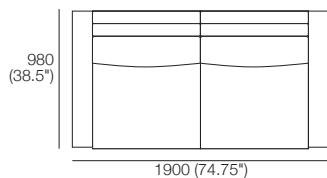

K I N G

Oscar Sofa Bed

Oscar Sofa Bed 1600C

Front

Top

Top
Bed Position

Side
Bed Position

Mattress Dimensions:
1400 (55") x 1980 (78") x 110 (4.25")