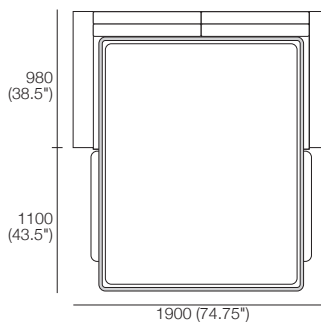

K I N G

Oscar Sofa Bed

Oscar Sofa Bed 1600C

Front

Top

Top
Bed Position

Side
Bed Position

Mattress Dimensions:
1400 (55") x 1980 (78") x 110 (4.25")