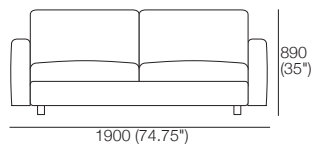

K I N G

Oscar Sofa Bed

Oscar Sofa Bed 1600C

Front

Top

Top
Bed Position

Side
Bed Position

Mattress Dimensions:
1400 (55") x 1980 (78") x 110 (4.25")