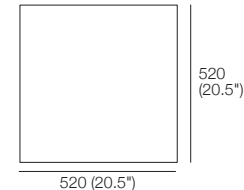

780 (30.75")

Side (Closed)

520 (20.5")

Marble OT 780x780
Marble Base* with Glass Top*
H 310-335 (12.25"-13")

Top

Side (Open)

780 (30.75")

Side (Closed)

Timber OT 520x780
Timber Base* with Glass Top*
H 310-335 (12.25"-13")

Top

Side (Open)

780 (30.75")

Side (Closed)

520 (20.5")

Timber OT 780x780
Timber Base* with Glass Top*
H 310-335 (12.25"-13")

Top

Side (Open)

780 (30.75")

Side (Closed)

780 (30.75")

Timber OT 1200x780
Timber Base* with Glass Top*
H 310-335 (12.25"-13")

Top

Side (Open)

1200 (47.25")

Side (Closed)

780 (30.75")

Cube Ottoman
H 335 (13.25")

Top

Side (Leather Stitching Detail)